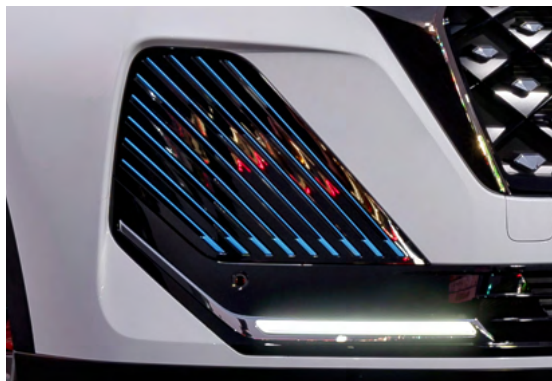

CHERY

THE ALL-NEW TIGGO 7 PRO MAX

TIGGO 7 PRO MAX

ADVENTURE WITHOUT BOUNDARIES

Introducing the New TIGGO 7 Pro Max, where adventure meets family comfort with its cutting-edge all-wheel drive system and versatile 6 Driving Modes: Eco, Normal, Sport, Snow, Muddy, and Off-road.

Under the hood, a robust 1.6 TGDI turbo-petrol ATECO engine delivers 145kW and 290Nm of torque, proudly represented by the 290T logo on the rear boot lid. This exceptional engine pairs with a dual wet clutch seven-speed DCT transmission, ensuring fuel efficiency for 2WD models and a thrilling drive for AWD models.

Enjoy seamless control with a user-friendly light-touch gear lever and a mode selection knob, giving you complete control for a smooth and responsive all-wheel drive adventure.

The New TIGGO 7 Pro Max boasts a striking grille with a dark gloss black polycarbonate weave and chrome diamond-shaped accents. The “Angel Wings” LED headlamps add artistry, with a unique light-up sequence when the key is detected. Visual upgrades extend to mesmerising 18-inch alloy wheels with a deep-dish pattern on the 2WD model and larger 19-inch rims for AWD models, exuding dominance on the road.